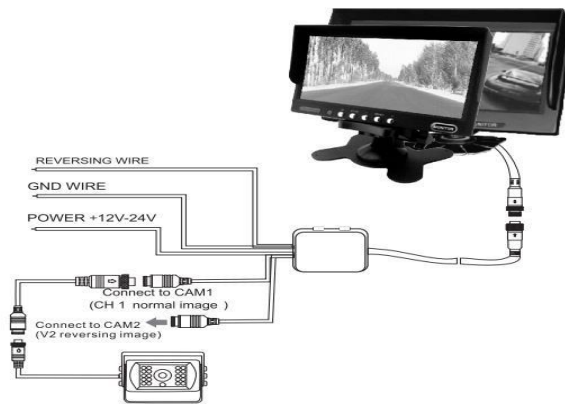

AGS Manufactures & Supplies

E Sector, BQ Line R- 10A,

Cheeta Camp Trombay Mumbai- 400088

Mobile No. +91 9967245193, Email: agsmanufactures.mb@gmail.com

4Ch DVR with 7" Digital LCD Monitor-with DVR

1. HD 4 channels, 4 split H.246 Compression
2. SD memory storage support (Max. 128GB).
3. Resolution of monitor: 1,024 x 3(RGB) x 600 Pixels
4. PAL/NTSC switching
5. Video quality up to 1080P resolution
6. Supports 2channels or 4 channels video input.
7. Support 4video mode: manual, alarm, timing, trigger
8. Additional 4Ch inputs with triggers
9. Full CH, Auto Scan, Trigger CH & Live display
10. Support CVBS/960H/AHD camera
11. 4CH AV Inputs with 1080p/720P/960H/D1
12. Date & Time Stamp, vehicle information, channel number on the file
13. Playback a Recorded file on the LCD
14. Setup on the LCD menu
15. Map Tracking available
16. Built-in Circuit protection chip from over voltage & reversing voltage
17. Professional In-Vehicle power design, 6-36V DC Wide Voltage Range

Rear view camera unit

- Sony CCD Camera,1.3 Megapixel,2megapixel (optional)
- Lens: 2.8mm
- Min illumination:0 Lux (LED ON)
- IR led: 18pcs
- System: PAL/NTSC optional
- Night Vision distance: 45ft
- Waterproof: IP68
- View angle: 120°
- Power voltage:12V-24V
- Operation Temp.: -20°C~+75°C
- Sunshade Design
- Connectors: 4pin Aviation

VIDEO EXTENSION CABLE:

1. 15 Meters video and power cable
2. Female and Male extension cable
3. For bus and truck rear view camera
4. Waterproof, Shock proof, Reliable connectivity compared to RCA/AV cables
5. Connectors: 4pin Aviation